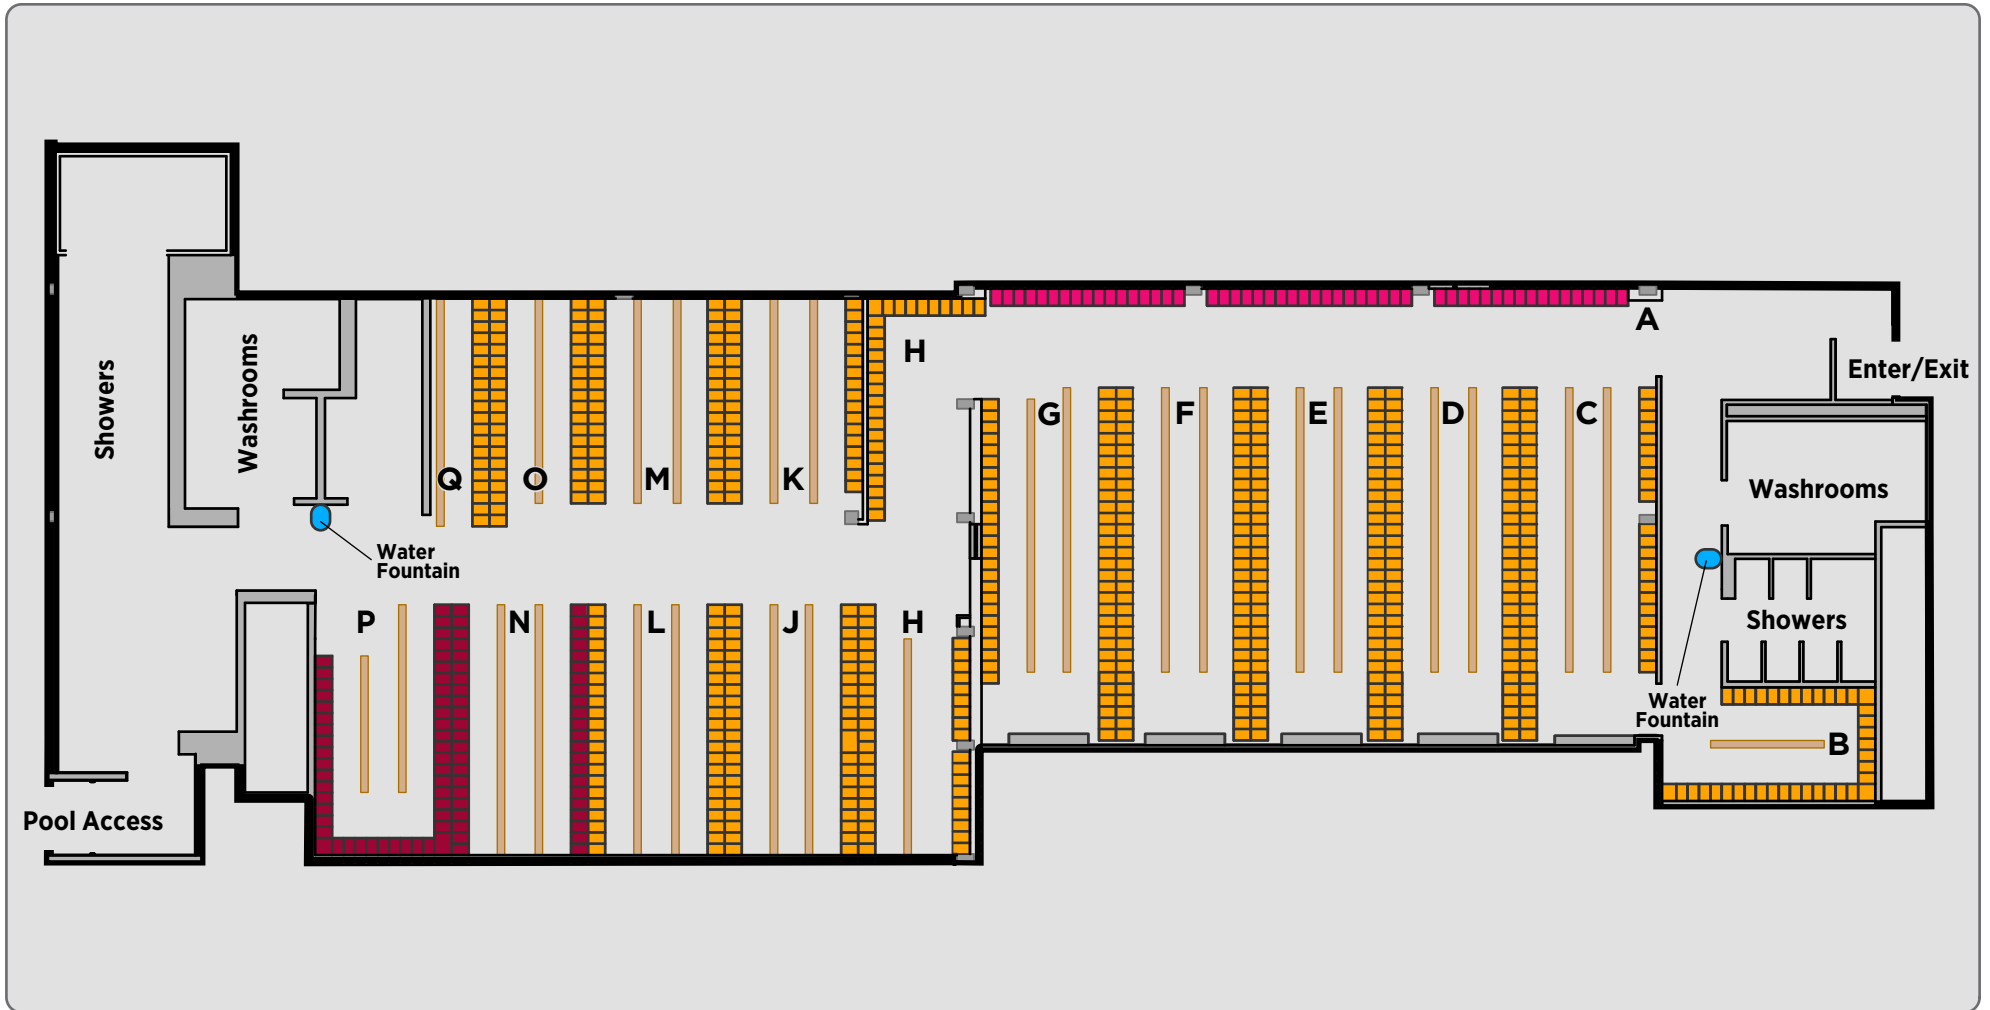

Kinesiology A - Women's Locker Room

©2024 The Governors of the University of Calgary
 Map created by Geospatial Services - IT
 This map and associated data are the property of the University of Calgary and may not be reproduced, reused, modified, or shared without permission. The map and associated data are provided on an "as is" and "as available" basis for general purposes only and the University of Calgary makes no representation, warranty or guarantee of any kind, express or implied, regarding the content, sequence, accuracy, adequacy, validity, reliability, timeliness, or completeness. Any reliance you place on the map and associated data is strictly at your own risk. The University of Calgary expressly disclaims liability for decisions made or actions taken or not taken in reliance on the map and associated data.

- LEGEND**
- Day-Use Lockers
 - Rental Lockers
 - Varsity Lockers