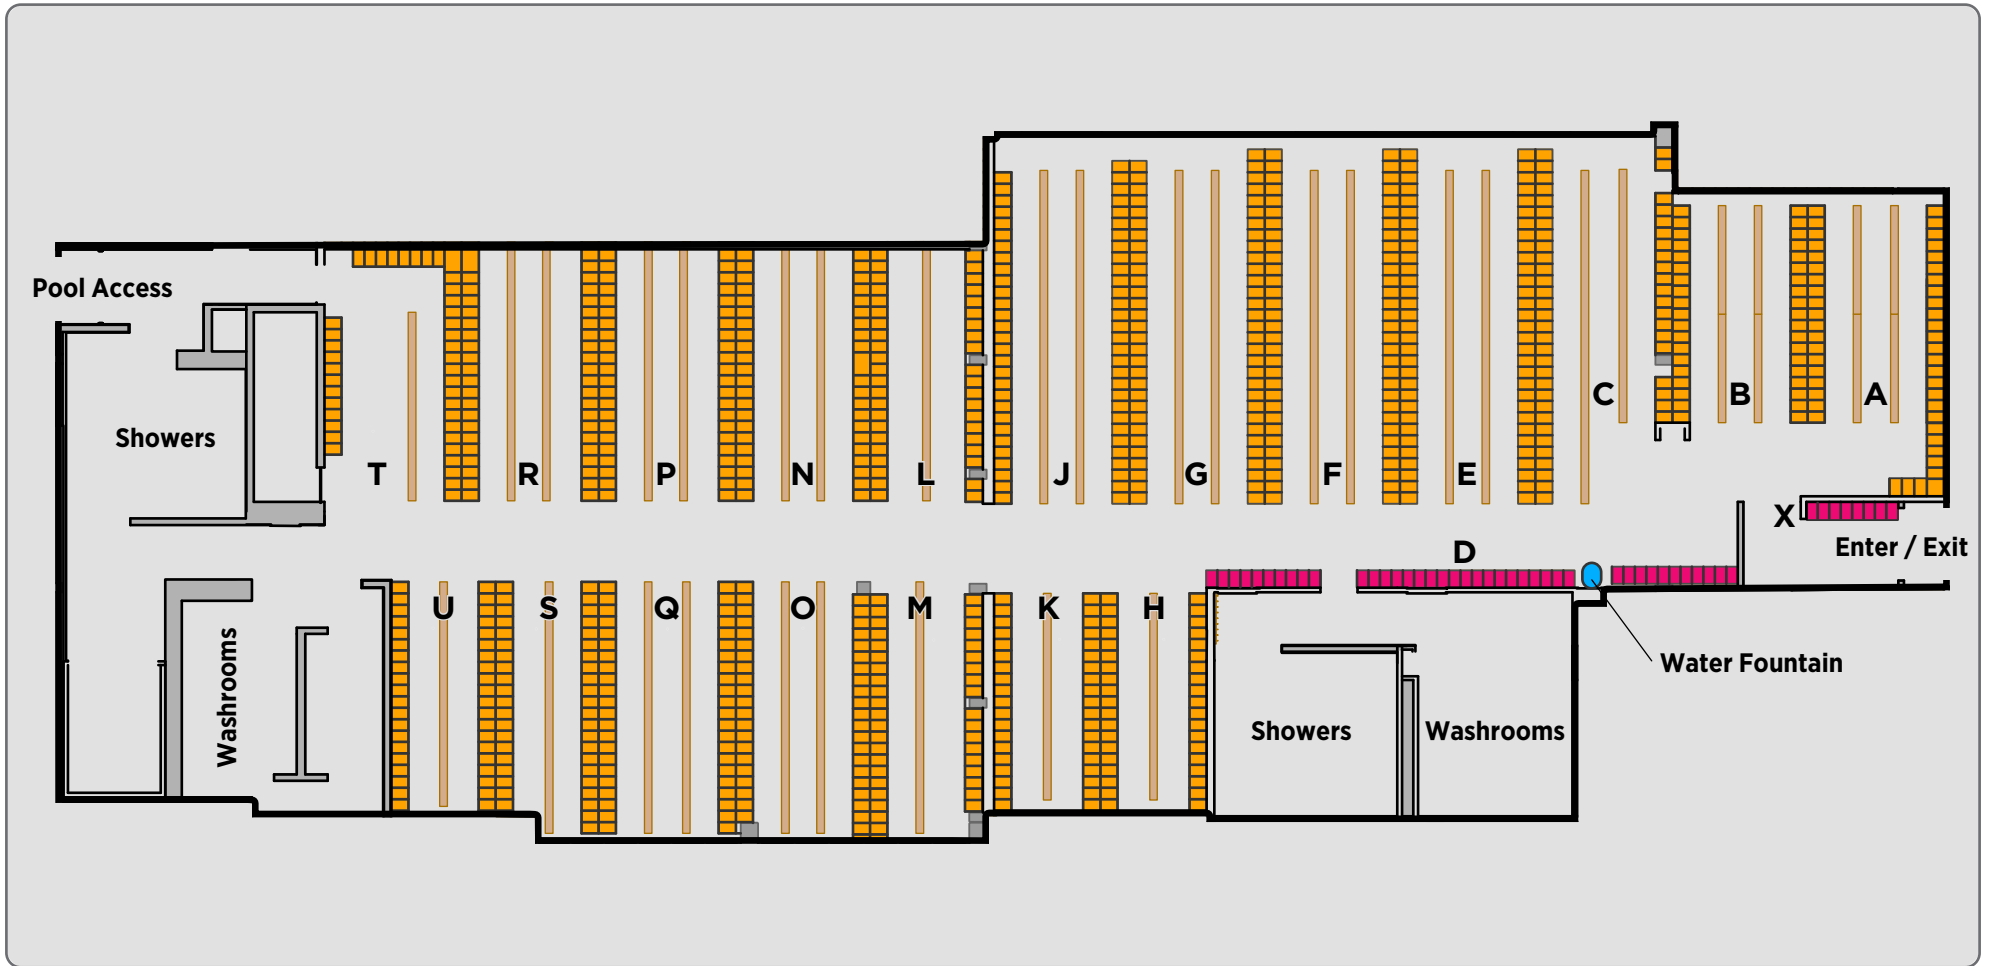

# Kinesiology A - Men's Locker Room

©2024 The Governors of the University of Calgary  
Map created by Geospatial Services - IT  
This map and associated data are the property of the University of Calgary and may not be reproduced, reused, modified, or shared without permission. The map and associated data are provided on an "as is" and "as available" basis for general purposes only and the University of Calgary makes no representation, warranty or guarantee of any kind, express or implied, regarding the content, sequence, accuracy, adequacy, validity, reliability, timeliness, or completeness. Any reliance you place on the map and associated data is strictly at your own risk. The University of Calgary expressly disclaims liability for decisions made or actions taken or not taken in reliance on the map and associated data.