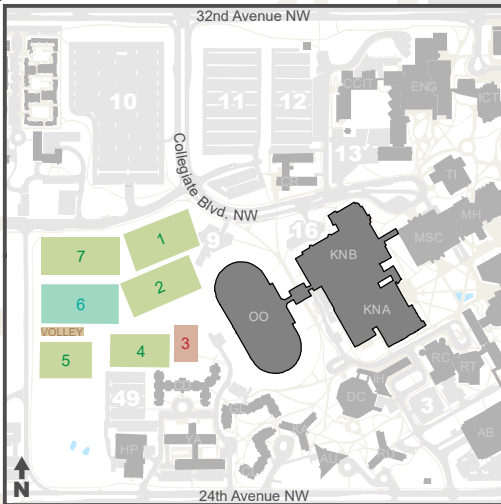

KINESIOLOGY COMPLEX

Main Floor

Lot 9, 10 and the fields

Engineering Complex

Collegiate Blvd. NW

to Crownsnest Hall, CCIT, Lot 12 and 63

SMC ENTRANCE

Parking Lot 16

Indoor Track on Upper Level
Access via Fitness Centre

Sport Medicine Centre

Human Performance Lab

HPL ACCESS

Jack Simpson Gymnasium
KNB 60

KNB 126

Exercise Phys. Lab

NORTH ENTRANCE

Jack Simpson Spectator Access

KNB 132

KNB 128

ENTRANCE

Olympic Oval

Operations
KNB 190

Fitness Centre
KNB 155

KNB 131

KNB 130

SOUTH ENTRANCE

Access to Lower Level
• Gymnastics Centre • KNB 70
• KNB 80/87/88 • Climbing Wall
• Jack Simpson Activity Level

KNB 152B

B151

Dean's Office
KNB 135

LOADING DOCK

Thrive Studio

OUTDOOR CENTRE ENTRANCE

Outdoor Centre
KNB 185

Racquet Centre

Comp. Lab
B152A

KNB 152

Kinesiology Student Advising

WEST ENTRANCE

Study Area

Fitness Studio
KNA 170

Multi Studio
KNA 162

KNA 160

Dinos Athletics

Lot 5

KNA 167

Dance Studio
KNA 163

Auxiliary Gym
KNA 117

Active Living
KNA 101

MacEwan Student Centre

LEGEND

- Room Entrance
- Washroom
- Elevator
- Stairs

OUTDOOR CENTRE PARKING

Study Area

Multi Studio
KNA 162

KNA 160

Brew & Blendz

EAST ENTRANCE

Aquatic Centre

Women's Public Locker Rooms
KNA 115

Men's Public Locker Rooms
KNA 118

Kinesiology Client Services

Inclusive Changeroom

Red Gym
KNA 110

Gold Gym
KNA 109

Hotel Alma & Dining Centre

Collegiate Court NW

to 24th Avenue NW